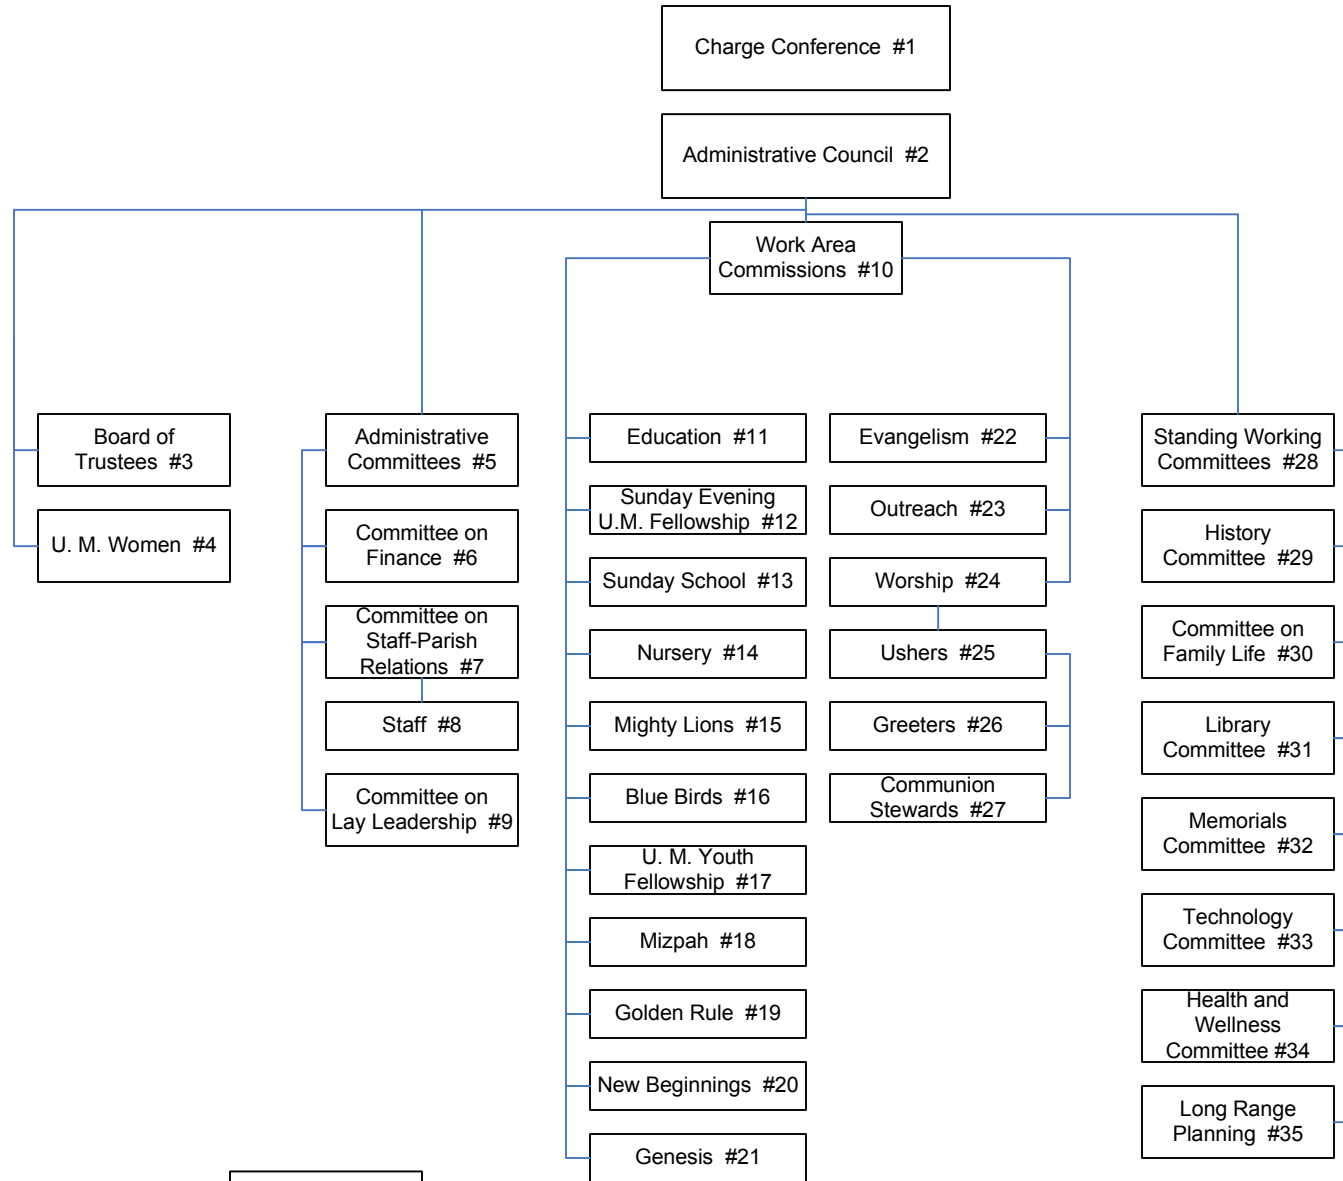

Bethany U. M. Church Organizational Chart

MARCH 2008

Numbers identifies Chart number attached with additional information on the identified committee.